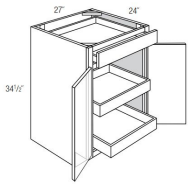

BASE CABINET PULL OUT

T18	PULL OUT TRAY FOR B18 BASE	COG	CN	MOC	AWK	N/A
T24	PULL OUT TRAY FOR B24 BASE	COG	CN	MOC	AWK	N/A
T27	PULL OUT TRAY FOR B27 BASE	COG	CN	MOC	AWK	N/A
T30	PULL OUT TRAY FOR B30 BASE	COG	CN	MOC	AWK	N/A
T36	PULL OUT TRAY FOR B36 BASE	COG	CN	MOC	AWK	N/A