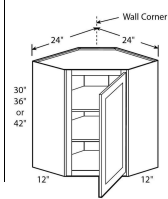

WALL DIAGONAL CORNER CABINETS

WDC2430	WALL DIAGONAL CORNER 24"W*30"H-1D-2S	COG	CN	MOC	AWK	BJ
WDC2436	WALL DIAGONAL CORNER 24"W*36"H-1D-2S	COG	CN	MOC	AWK	BJ
WDC2442	WALL DIAGONAL CORNER 24"W*42"H-1D-3S	COG	CN	MOC	AWK	BJ